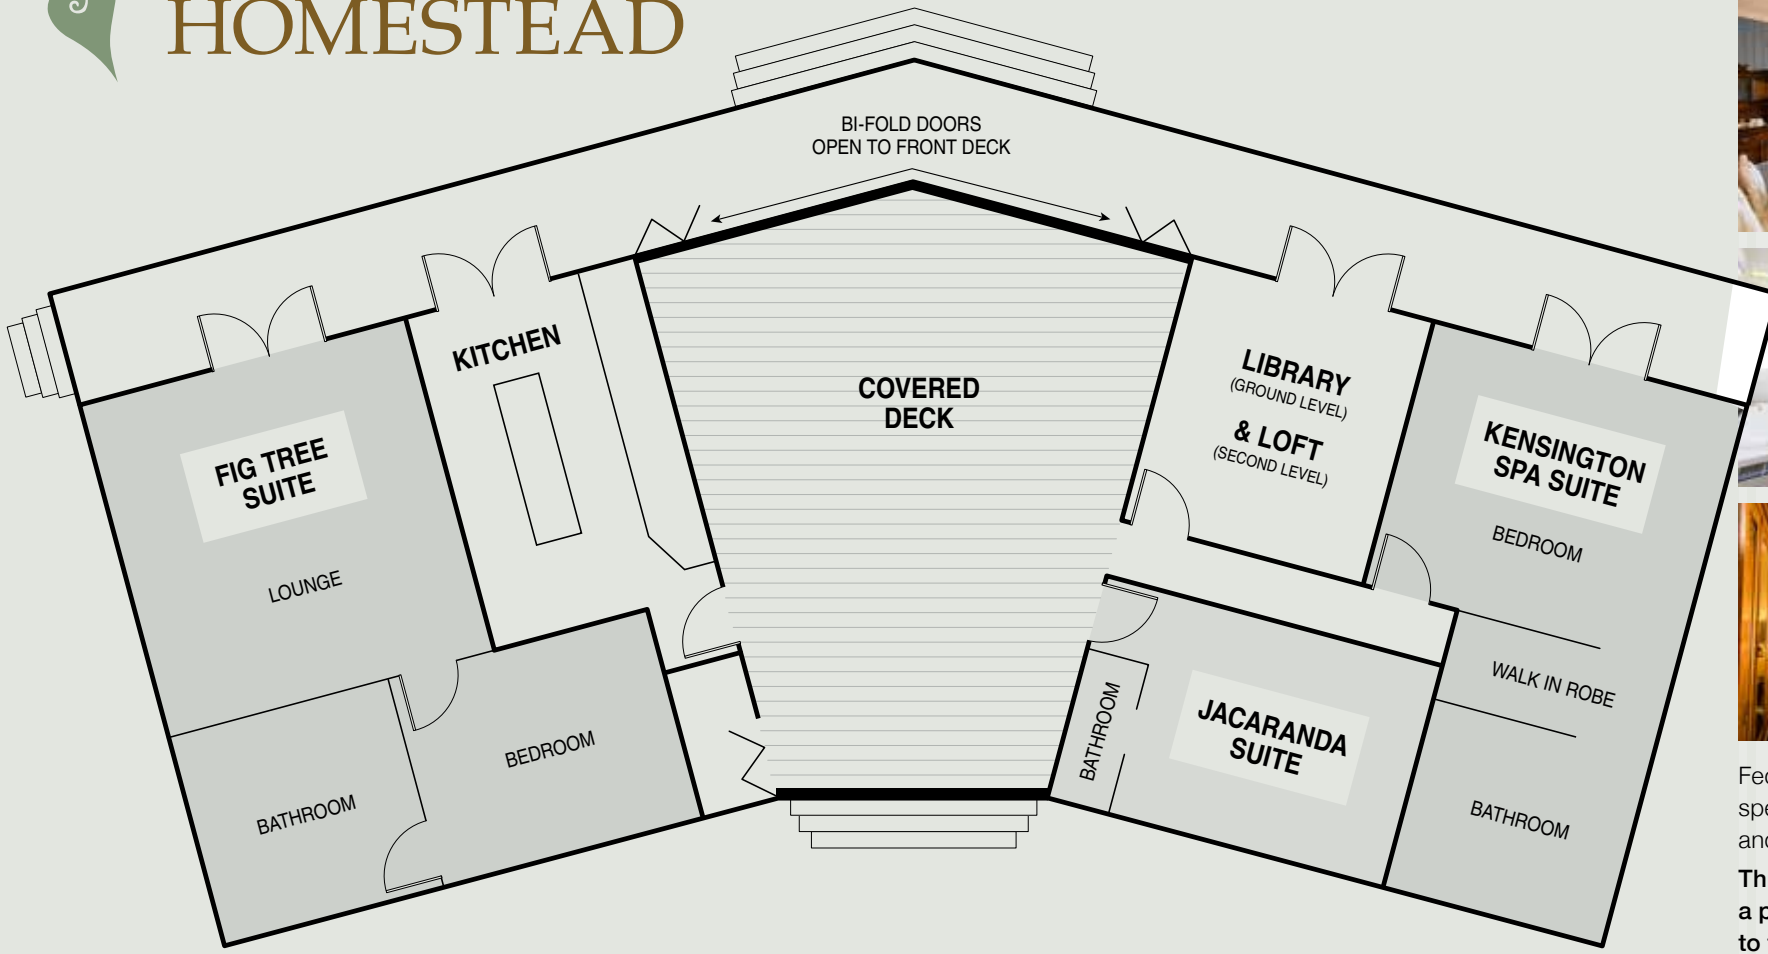

# HOMESTEAD

Fig Tree Suite

Kensington Suite

Jacaranda Suite

Federation style luxury with spectacular views over the property and the Lockyer Valley.

**Three individual suites, each with a private bathroom and access to the main kitchen, central deck, library and loft.**

Version 1, February 2018

Kitchen

Central Deck

Library

Loft