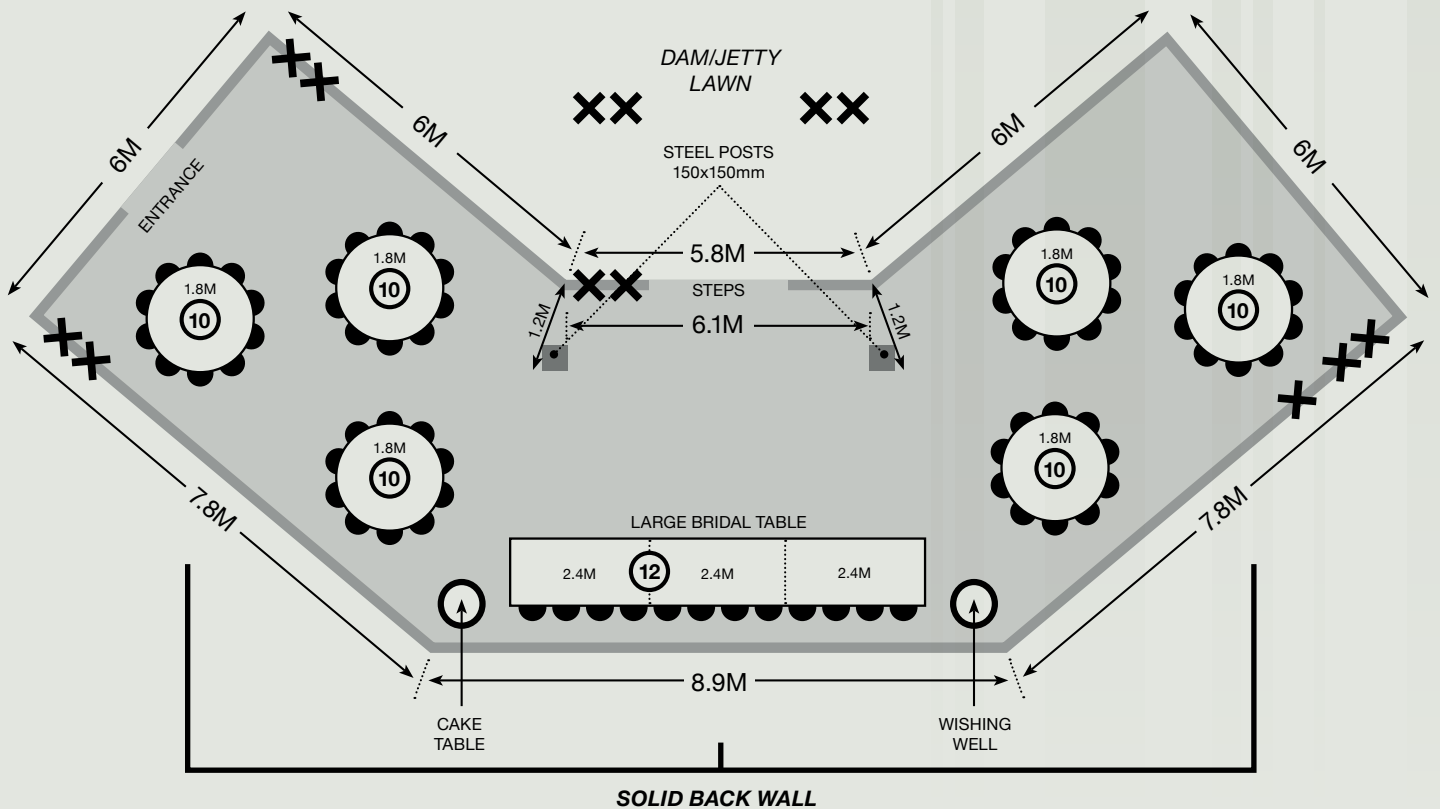

SEATING PLAN F

72 People

✕ POWER OUTLETS

12 Paroz Road, Laidley Q Phone: (07) 5465 1788
www.branell.com.au