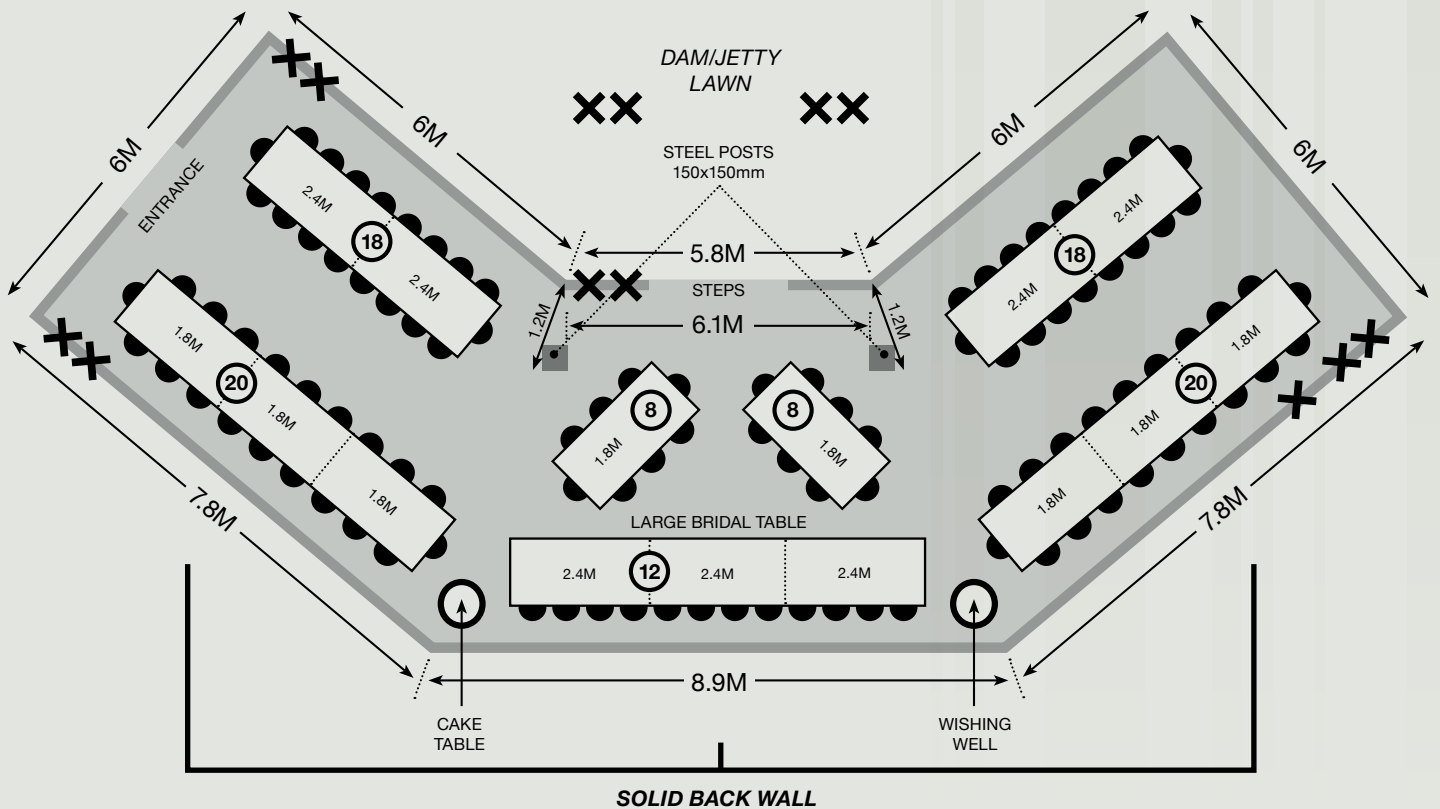

SEATING PLAN A

122 People

✕ POWER OUTLETS

Scroll down for more

BRANELL HOMESTEAD

BED & BREAKFAST

SEATING PLAN B

105 People

✕ POWER OUTLETS

SEATING PLAN C

104 People

✕ POWER OUTLETS

Scroll down for more

BRANELL HOMESTEAD

BED & BREAKFAST

SEATING PLAN D

89 People

✕ POWER OUTLETS

BRANELL HOMESTEAD

BED & BREAKFAST

SEATING PLAN E

92 People

✕ POWER OUTLETS

SEATING PLAN F