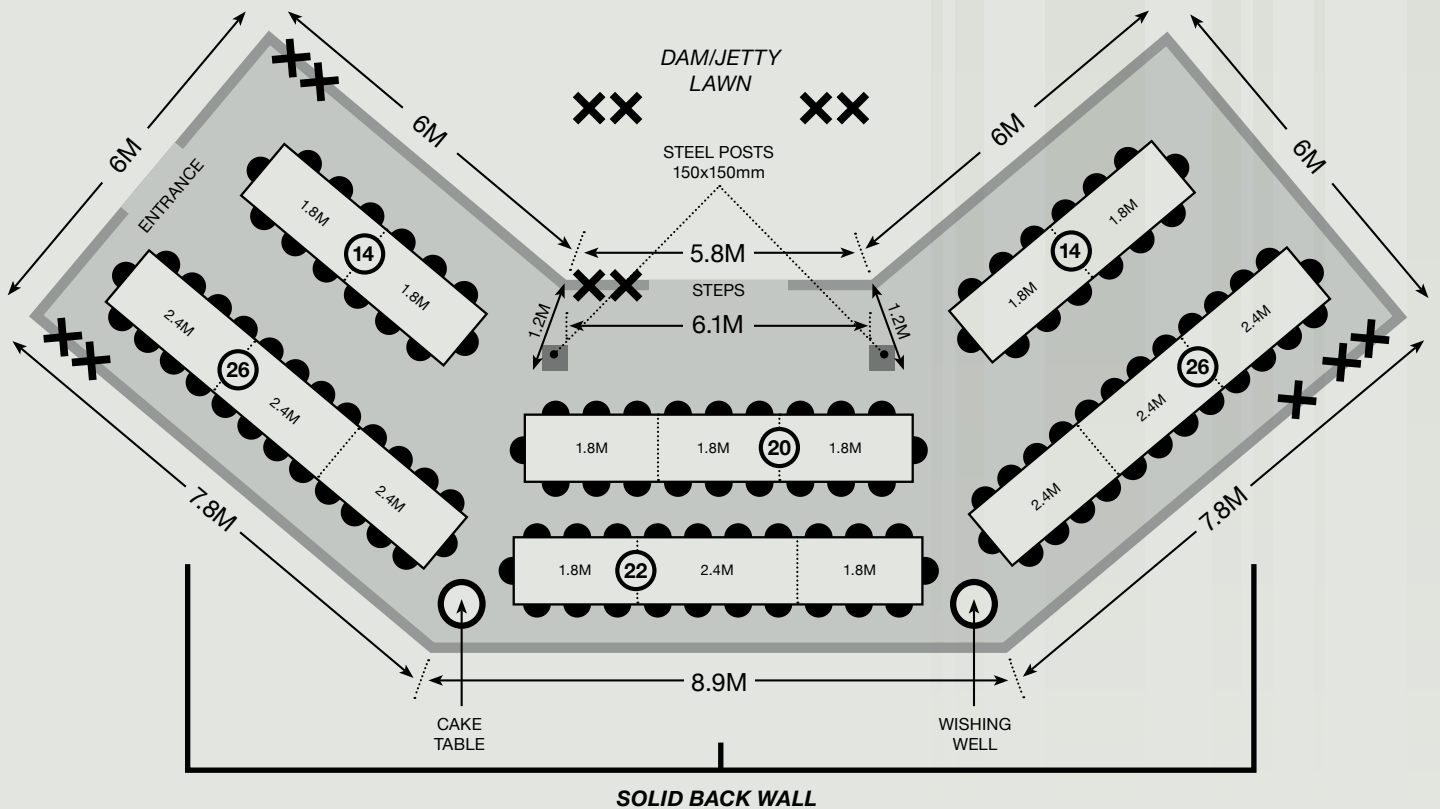

SEATING PLAN A

122 People

✕ POWER OUTLETS

Scroll down for more

BRANELL HOMESTEAD

BED & BREAKFAST

SEATING PLAN B

105 People

✕ POWER OUTLETS

SEATING PLAN C

104 People

✕ POWER OUTLETS

Scroll down for more

BRANELL HOMESTEAD

BED & BREAKFAST

SEATING PLAN D

89 People

✕ POWER OUTLETS

BRANELL HOMESTEAD

BED & BREAKFAST

SEATING PLAN E

92 People

✕ POWER OUTLETS

SEATING PLAN F