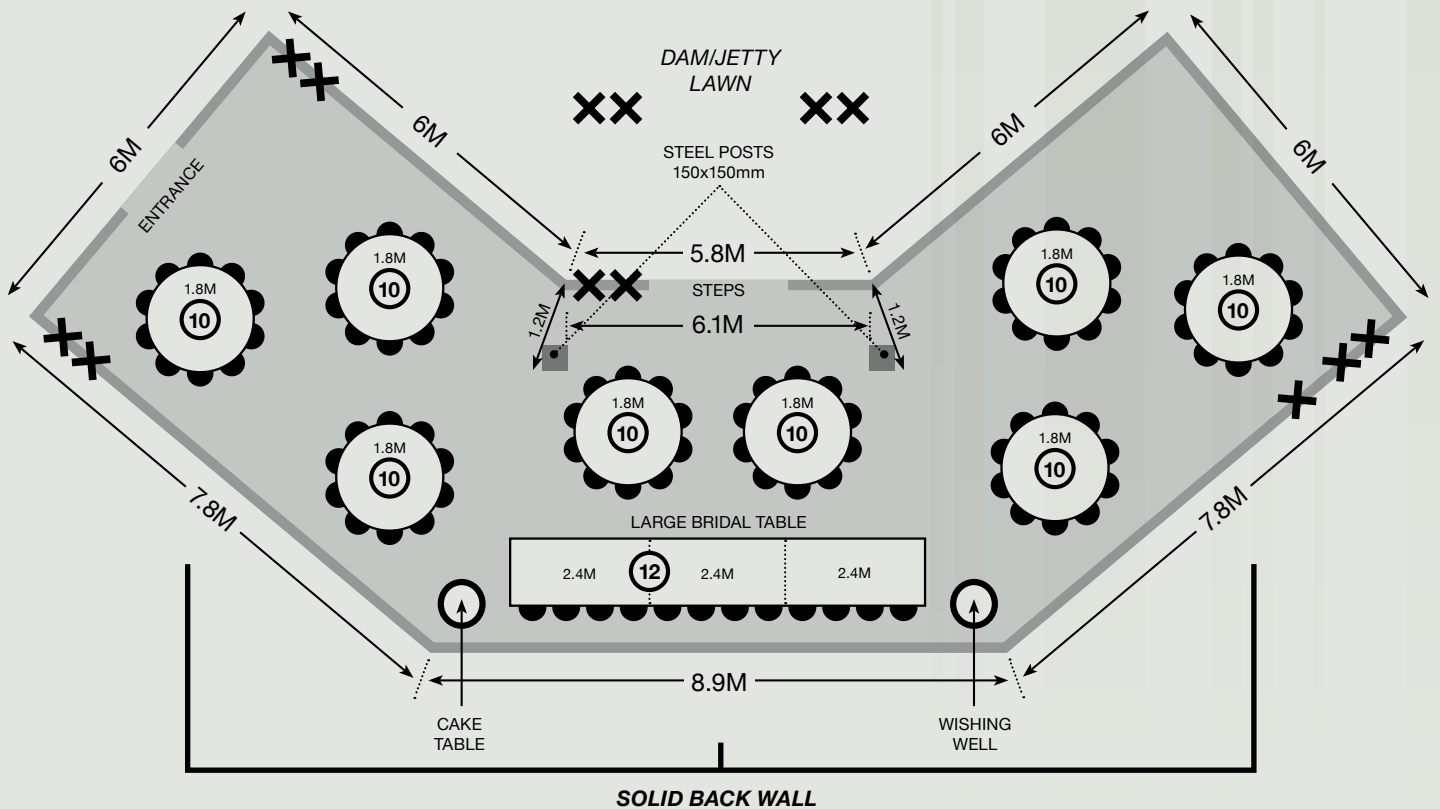

✕ POWER OUTLETS

SEATING PLAN C

104 People

✕ POWER OUTLETS

Scroll down for more

BRANELL HOMESTEAD

BED & BREAKFAST

SEATING PLAN D

89 People

✕ POWER OUTLETS

BRANELL HOMESTEAD

BED & BREAKFAST

SEATING PLAN E

92 People

✕ POWER OUTLETS

SEATING PLAN F