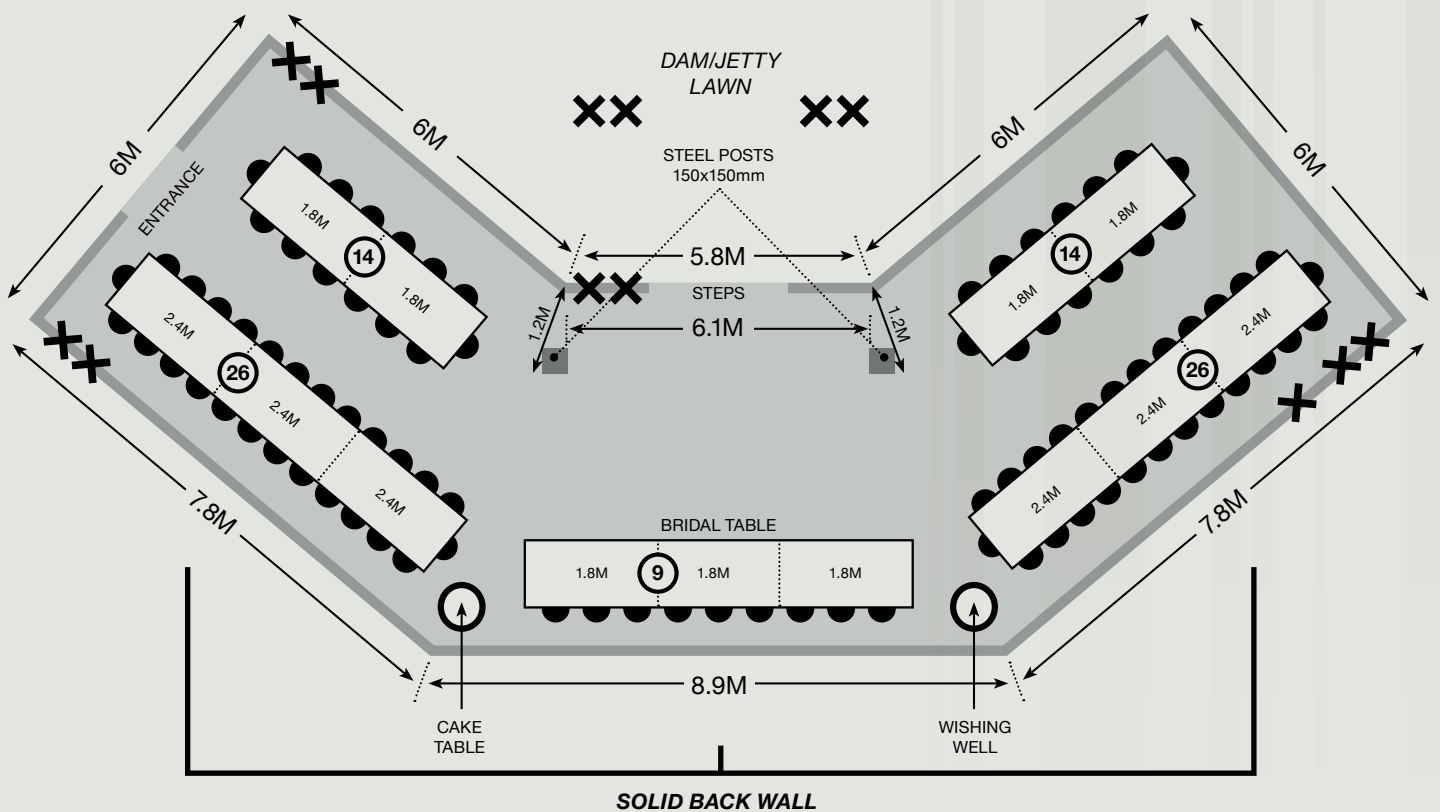

✕ POWER OUTLETS

SEATING PLAN C

104 People

✕ POWER OUTLETS

Scroll down for more

BRANELL HOMESTEAD

BED & BREAKFAST

SEATING PLAN D

89 People

✕ POWER OUTLETS

BRANELL HOMESTEAD

BED & BREAKFAST

SEATING PLAN E

92 People

✕ POWER OUTLETS

SEATING PLAN F