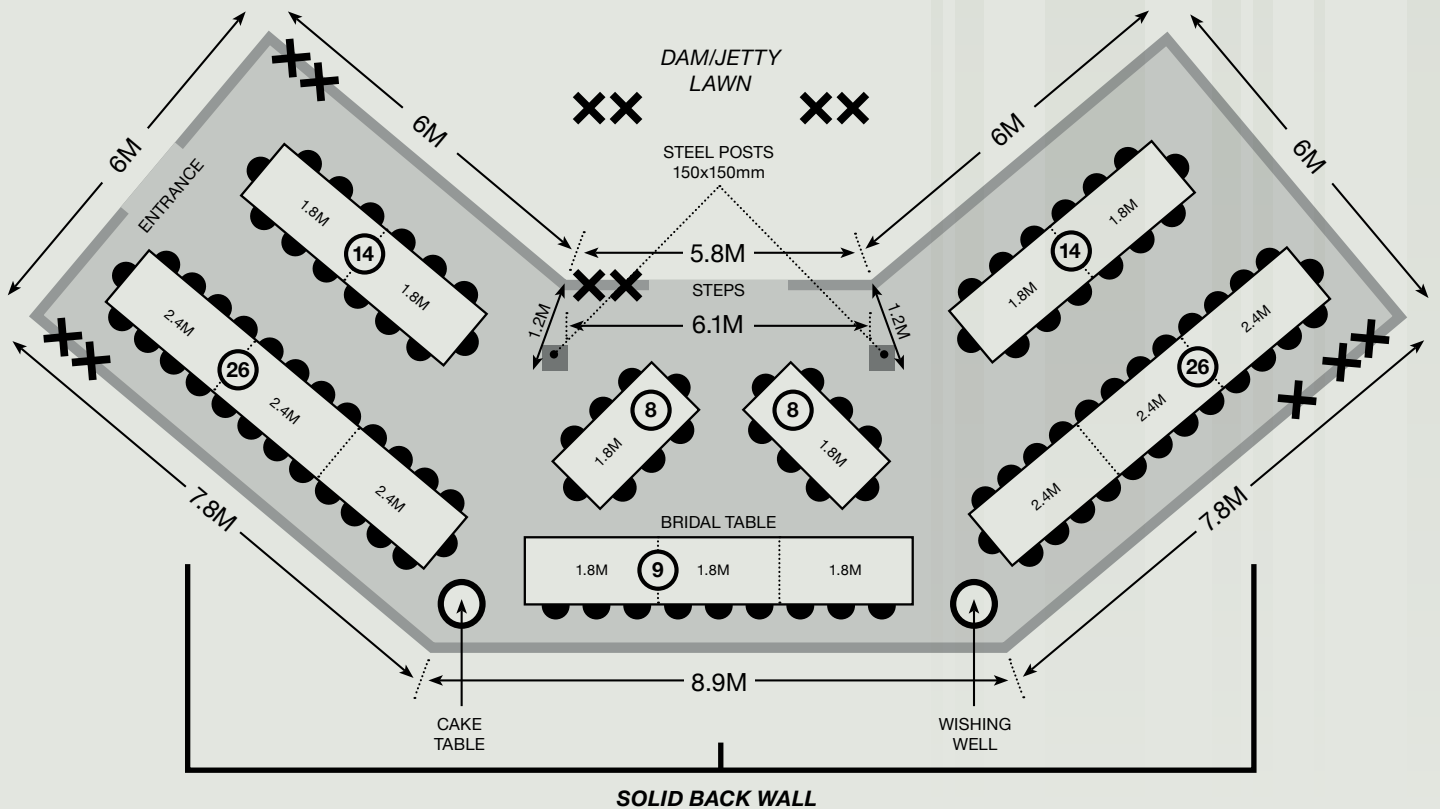

SEATING PLAN A

122 People

✕ POWER OUTLETS

Scroll down for more

BRANELL HOMESTEAD

BED & BREAKFAST

SEATING PLAN B

105 People

✕ POWER OUTLETS

SEATING PLAN C

104 People

✕ POWER OUTLETS

Scroll down for more

BRANELL HOMESTEAD

BED & BREAKFAST

SEATING PLAN D

89 People

✕ POWER OUTLETS

BRANELL HOMESTEAD

BED & BREAKFAST

SEATING PLAN E

92 People

✕ POWER OUTLETS

SEATING PLAN F