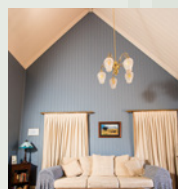

### FEATURES

This one bedroom suite has a separate lounge room and full bathroom, featuring a claw foot bath. Relax by the fireplace with your favourite glass of wine, or enjoy the sunset views from the deck. Beautifully furnished with every small detail taken into account.

- King size bed
- Separate shower and claw foot bath
- Private lounge room
- Fireplace
- Antique furnishings
- Flat screen television
- Tea and coffee making facilities
- Air conditioning
- Beautiful sunset views and over the property