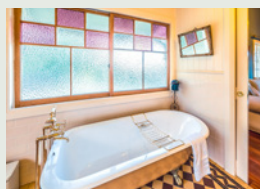

### FEATURES

This one bedroom suite has a separate lounge room and full bathroom, featuring a claw foot bath. Relax by the fireplace with your favourite glass of wine, or enjoy the sunset views from the deck. Beautifully furnished with every small detail taken into account.

- King size bed
- Separate shower and claw foot bath
- Private lounge room
- Fireplace
- Antique furnishings
- Flat screen television
- Tea and coffee making facilities
- Air conditioning
- Beautiful sunset views and over the property