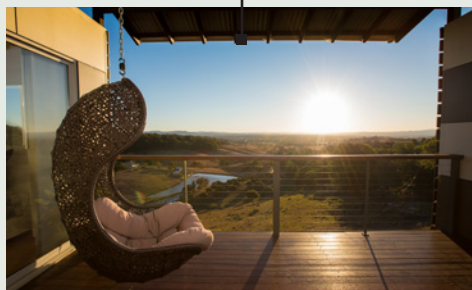

# LUXURY CABINS

Each cabin offers spectacular unobstructed views over the Lockyer Valley, with a covered outdoor private deck to take in the breathtaking scenery. Each cabin contains:

- 3 suites with built in robes
- Spectacular views
- 2 bathrooms
- Fully functioning kitchen
- Deck with BBQ
- Lounge and dining room