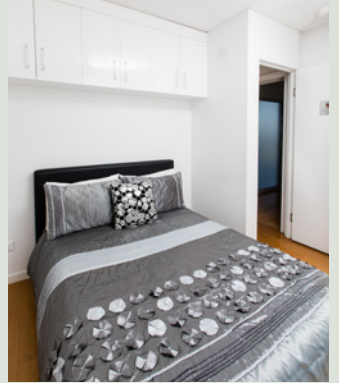

### FEATURES

This one bedroom suite includes:

- Double bed
- High quality modern furniture
- Wall-sized window with rural views
- Fresh contemporary design
- Shared main bathroom
- Access to the kitchen, lounge room, deck and BBQ area