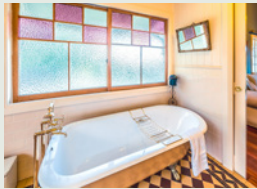

### FEATURES

This one bedroom suite has a separate lounge room and full bathroom, featuring a claw foot bath. Relax by the fireplace with your favourite glass of wine, or enjoy the sunset views from the deck. Beautifully furnished with every small detail taken into account.

- King size bed
- Separate shower and claw foot bath
- Private lounge room
- Fireplace
- Antique furnishings
- Flat screen television
- Tea and coffee making facilities
- Air conditioning
- Beautiful sunset views and over the property