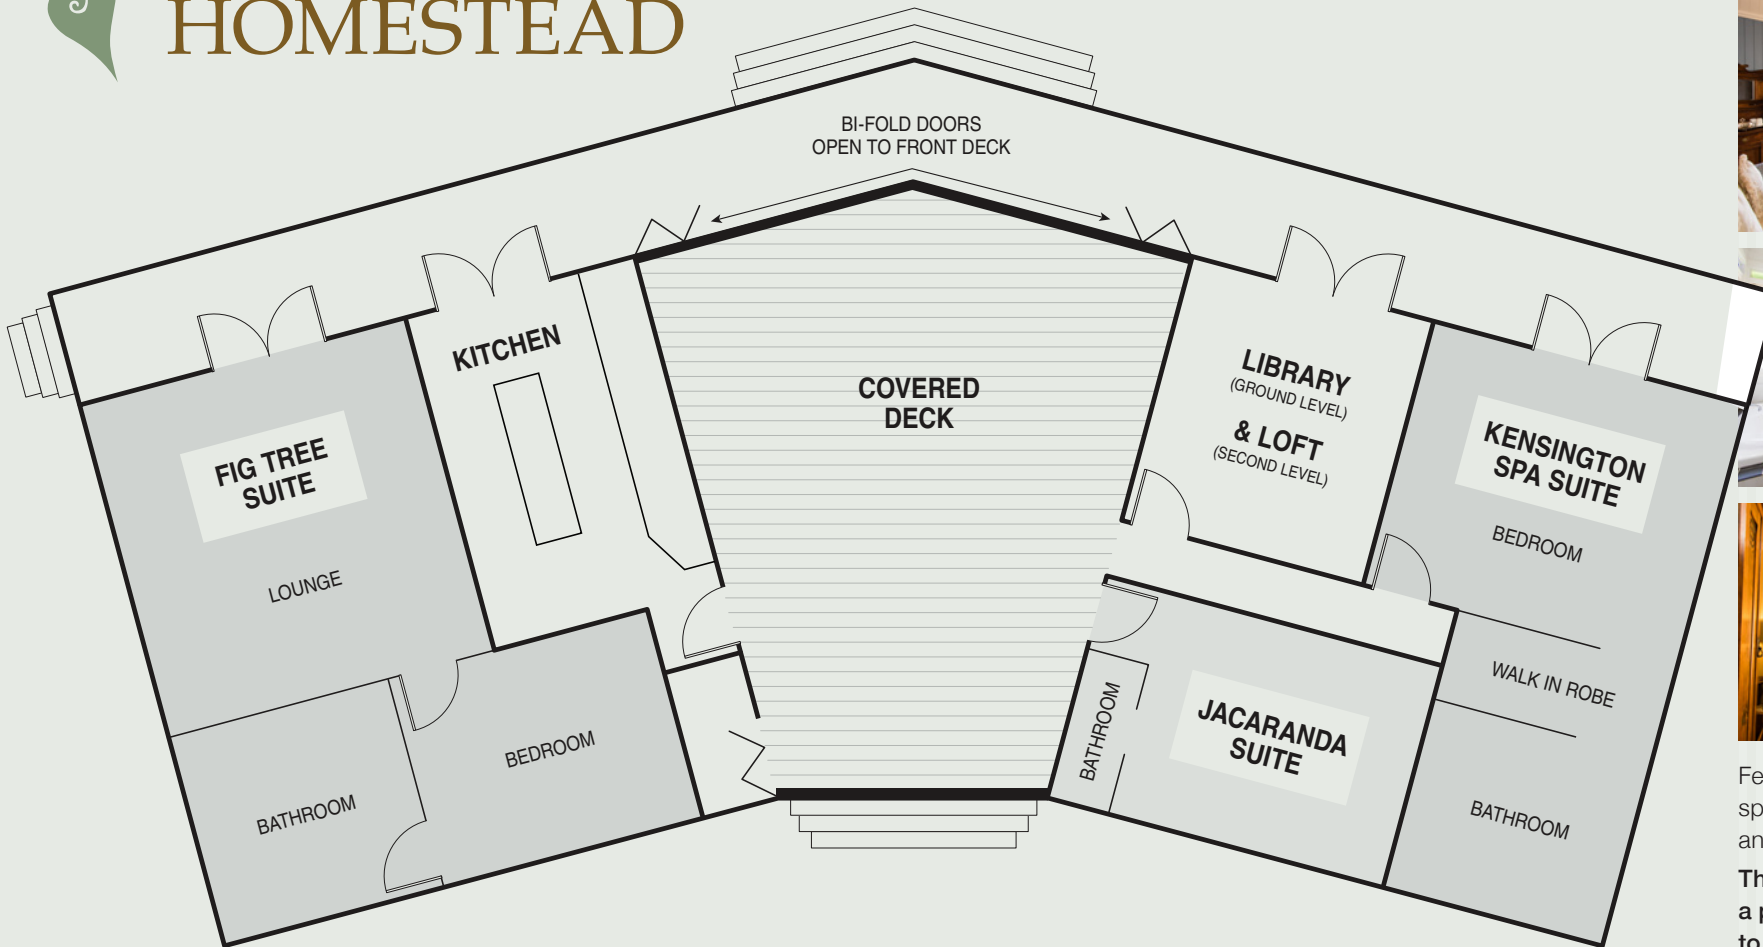

HOMESTEAD

Fig Tree Suite

Kensington Suite

Jacaranda Suite

Federation style luxury with spectacular views over the property and the Lockyer Valley.

Three individual suites, each with a private bathroom and access to the main kitchen, central deck, library and loft.

Version 2, December 2022

Kitchen

Central Deck

Library

Loft