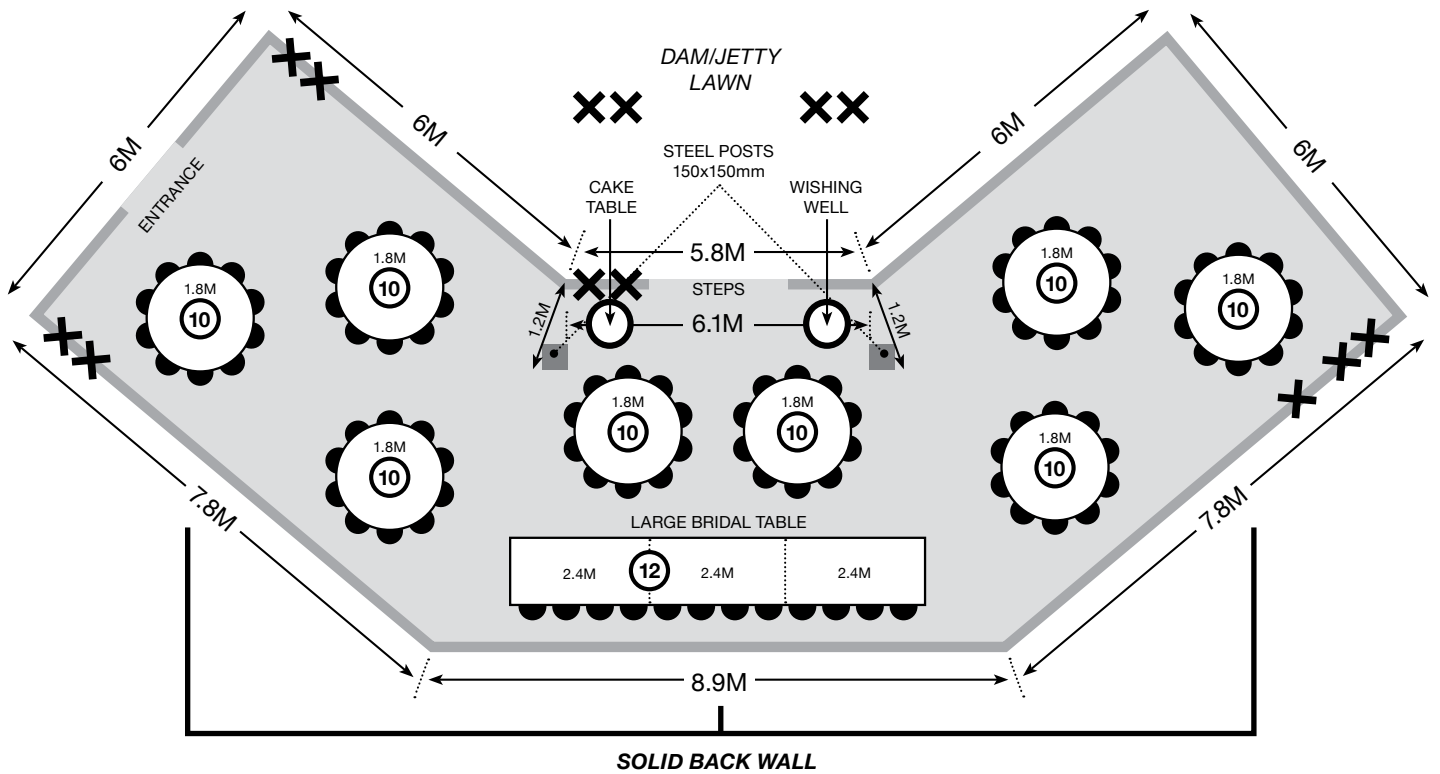

BED & BREAKFAST

12 Paroz Road, Laidley Q Phone: (07) 5465 1788
www.branell.com.au

SEATING PLAN D

89 People

✕ POWER OUTLETS

12 Paroz Road, Laidley Q Phone: (07) 5465 1788
www.branell.com.au

BRANELL HOMESTEAD

BED & BREAKFAST

SEATING PLAN E

92 People

✕ POWER OUTLETS

BRANELL HOMESTEAD

BED & BREAKFAST

12 Paroz Road, Laidley Q Phone: (07) 5465 1788
www.branell.com.au

SEATING PLAN F