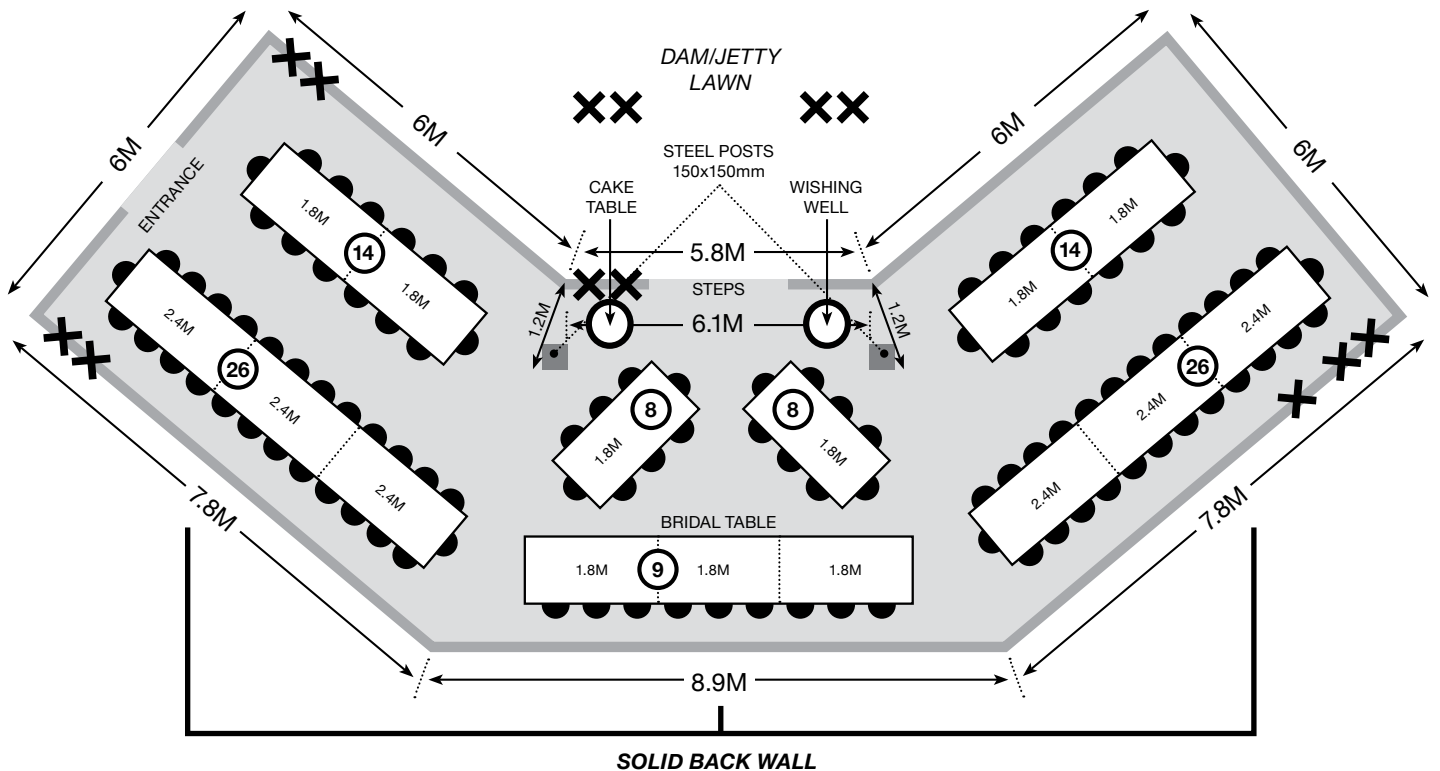

SEATING PLAN A

120 People

✕ POWER OUTLETS

BRANELL HOMESTEAD

BED & BREAKFAST

12 Paroz Road, Laidley Q Phone: (07) 5465 1788
www.branell.com.au

SEATING PLAN B

105 People

✕ POWER OUTLETS

BRANELL HOMESTEAD

BED & BREAKFAST

12 Paroz Road, Laidley Q Phone: (07) 5465 1788
www.branell.com.au

SEATING PLAN C

104 People

✕ POWER OUTLETS

BRANELL HOMESTEAD

BED & BREAKFAST

12 Paroz Road, Laidley Q Phone: (07) 5465 1788
www.branell.com.au

SEATING PLAN D

89 People

✕ POWER OUTLETS

12 Paroz Road, Laidley Q Phone: (07) 5465 1788
www.branell.com.au

BRANELL HOMESTEAD

BED & BREAKFAST

SEATING PLAN E

92 People

✕ POWER OUTLETS

BRANELL HOMESTEAD

BED & BREAKFAST

12 Paroz Road, Laidley Q Phone: (07) 5465 1788
www.branell.com.au

SEATING PLAN F