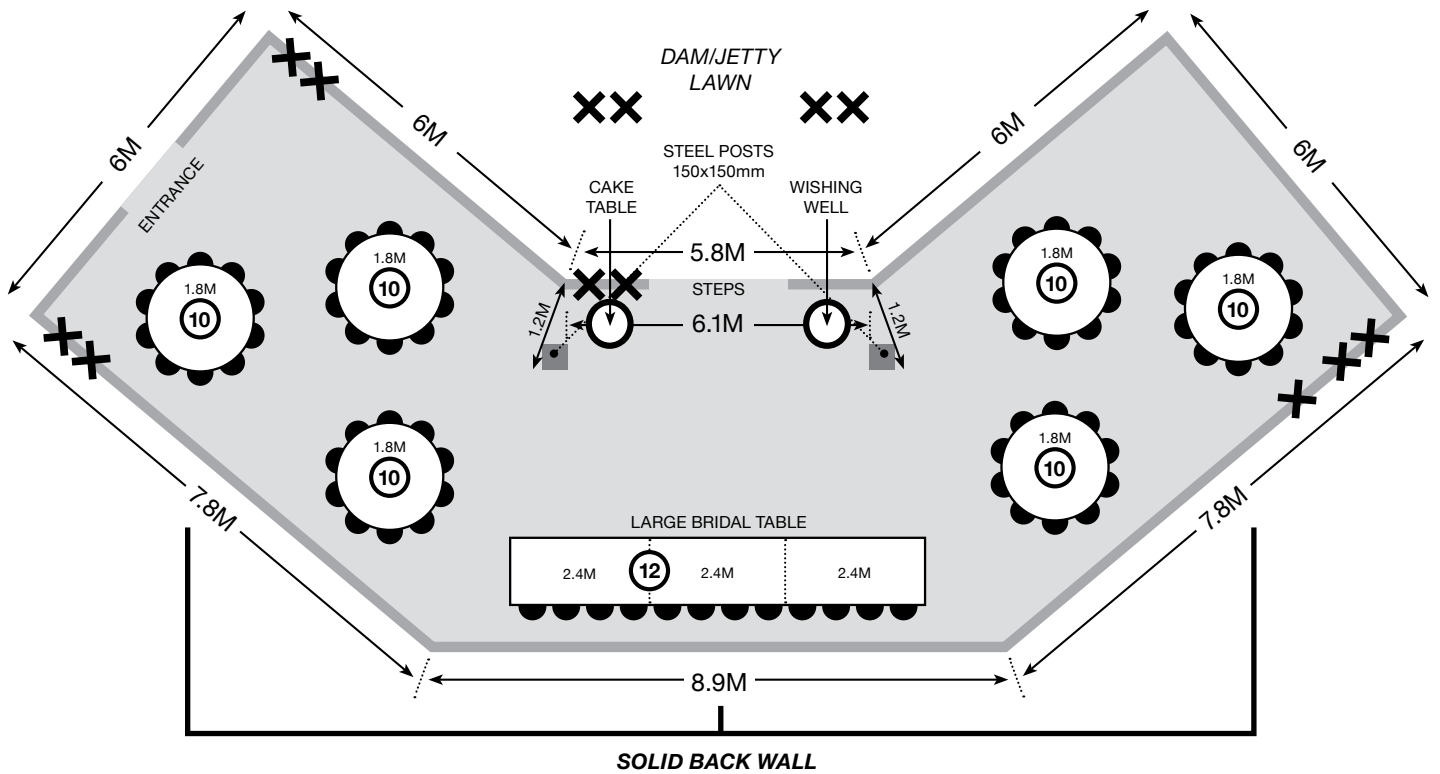

SEATING PLAN F

72 People