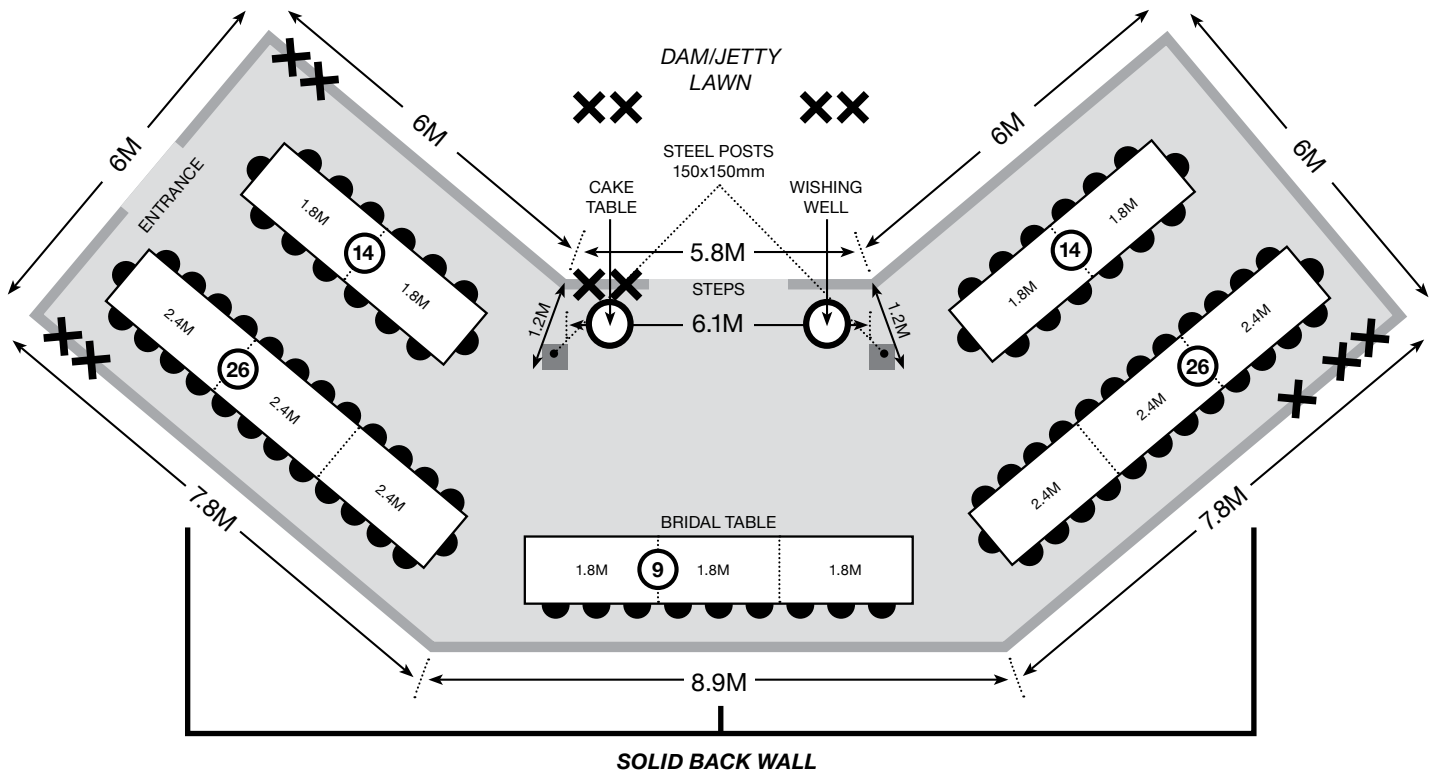

SEATING PLAN D

89 People