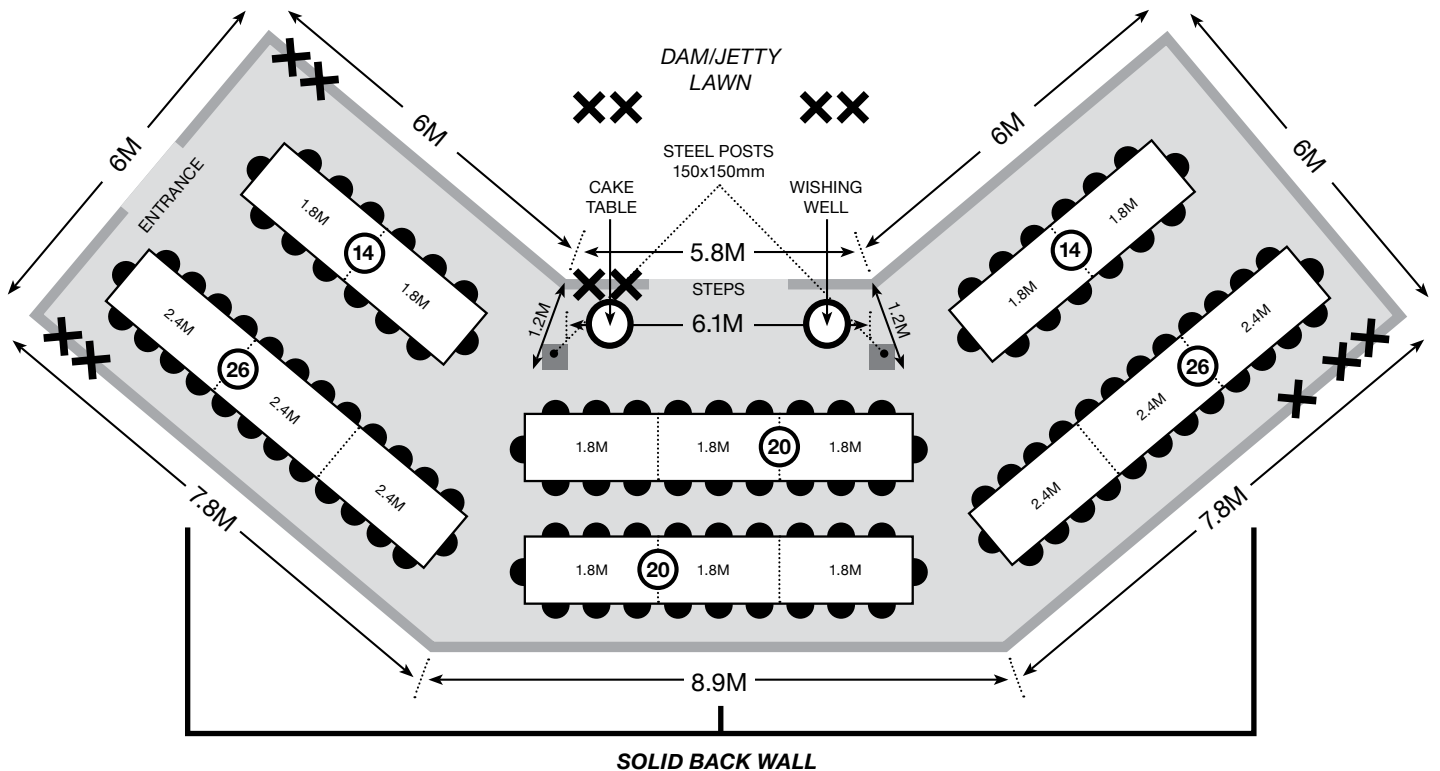

SEATING PLAN A

120 People

✕ POWER OUTLETS

BRANELL HOMESTEAD

BED & BREAKFAST

12 Paroz Road, Laidley Q Phone: (07) 5465 1788
www.branell.com.au

SEATING PLAN B

105 People

✕ POWER OUTLETS

BRANELL HOMESTEAD

BED & BREAKFAST

12 Paroz Road, Laidley Q Phone: (07) 5465 1788
www.branell.com.au

SEATING PLAN C

104 People

✕ POWER OUTLETS

BRANELL HOMESTEAD

BED & BREAKFAST

12 Paroz Road, Laidley Q Phone: (07) 5465 1788
www.branell.com.au

SEATING PLAN D

89 People

✕ POWER OUTLETS

12 Paroz Road, Laidley Q Phone: (07) 5465 1788
www.branell.com.au

BRANELL HOMESTEAD

BED & BREAKFAST

SEATING PLAN E

92 People

✕ POWER OUTLETS

BRANELL HOMESTEAD

BED & BREAKFAST

12 Paroz Road, Laidley Q Phone: (07) 5465 1788
www.branell.com.au

SEATING PLAN F