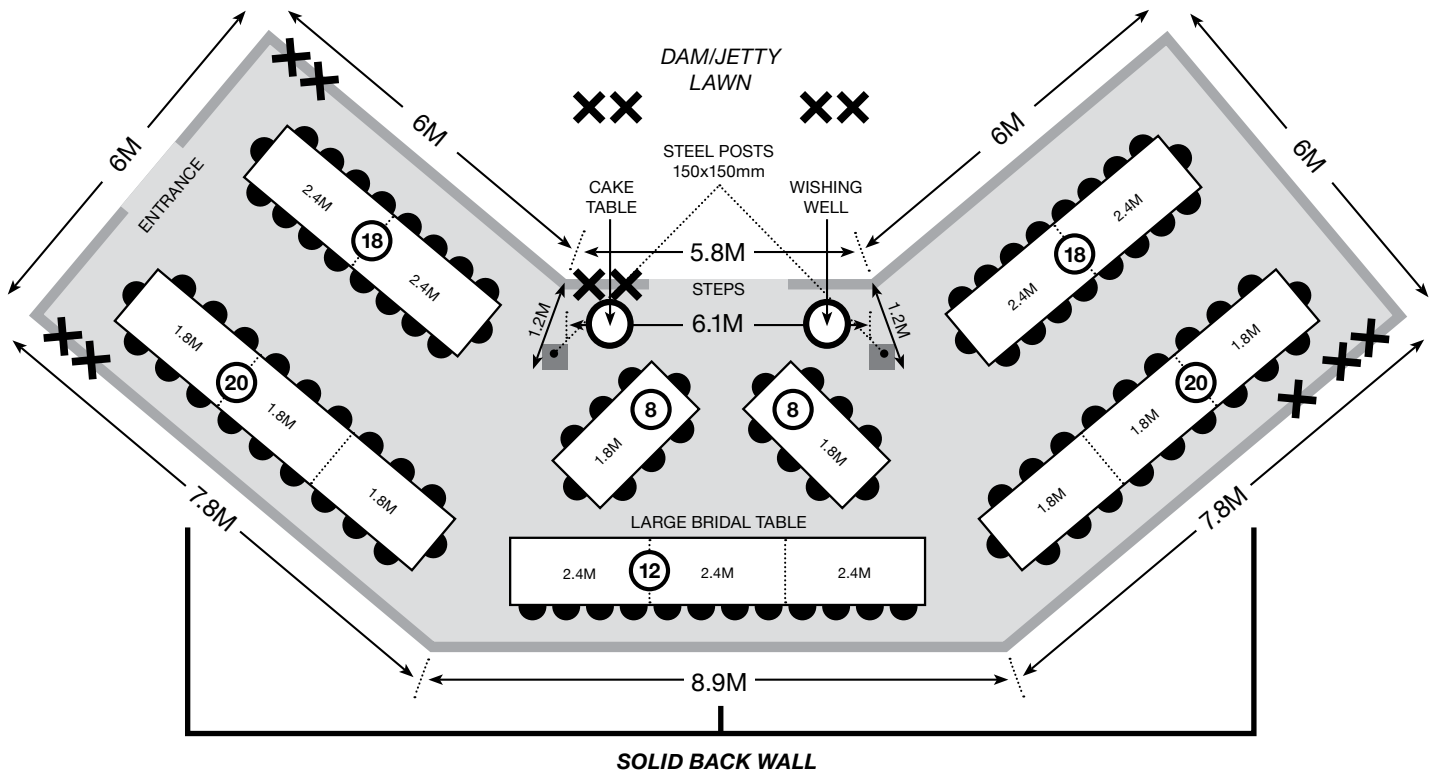

SEATING PLAN C

104 People